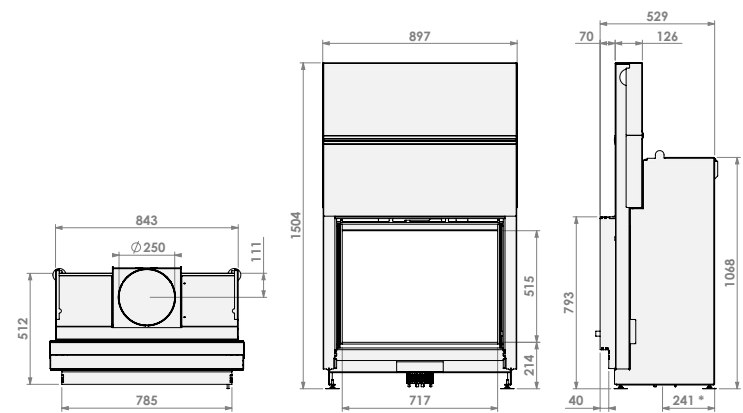

Maatschetsen.

Dessins techniques | Dimension drawings | Disegni dimensionali

EVO-7 50-40

4-Sided Frame

EVO-7 65-40

4-Sided Frame

EVO-7 COMPACT 55-45

4-Sided Frame

Maatschetsen.

Dessins techniques | Dimension drawings | Disegni dimensionali

EVOLUX 65-45

3-Sided Frame

EVOLUX 70-55

3-Sided Frame

4-Sided Frame

4-Sided Frame