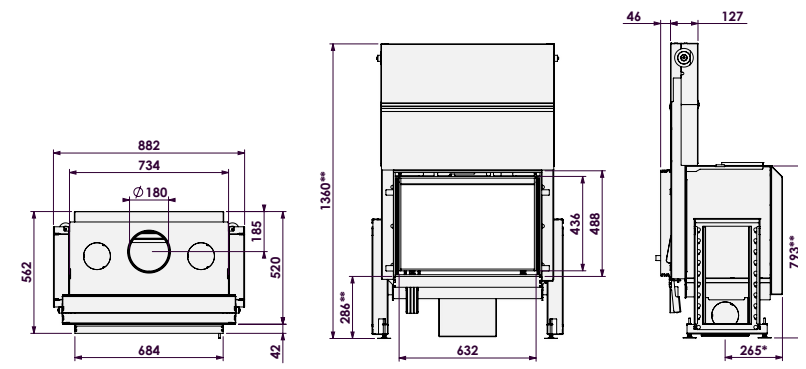

Maatschetsen.

Dessins techniques | Dimension drawings | Disegni dimensionali

EVO-7 50-40

4-Sided Frame

EVO-7 65-40

4-Sided Frame

EVO-7 COMPACT 55-45

4-Sided Frame

Maatschetsen.

Dessins techniques | Dimension drawings | Disegni dimensionali

EVOLUX 65-45

3-Sided Frame

EVOLUX 70-55

3-Sided Frame

4-Sided Frame

4-Sided Frame