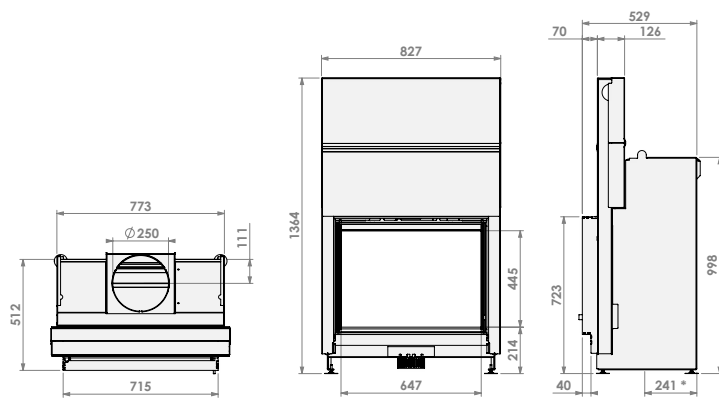

Maatschetsen.

Dessins techniques | Dimension drawings | Disegni dimensionali

EVO-7 50-40

4-Sided Frame

EVO-7 65-40

4-Sided Frame

EVO-7 COMPACT 55-45

4-Sided Frame

Maatschetsen.

Dessins techniques | Dimension drawings | Disegni dimensionali

EVOLUX 65-45

3-Sided Frame

EVOLUX 70-55

3-Sided Frame

4-Sided Frame

4-Sided Frame